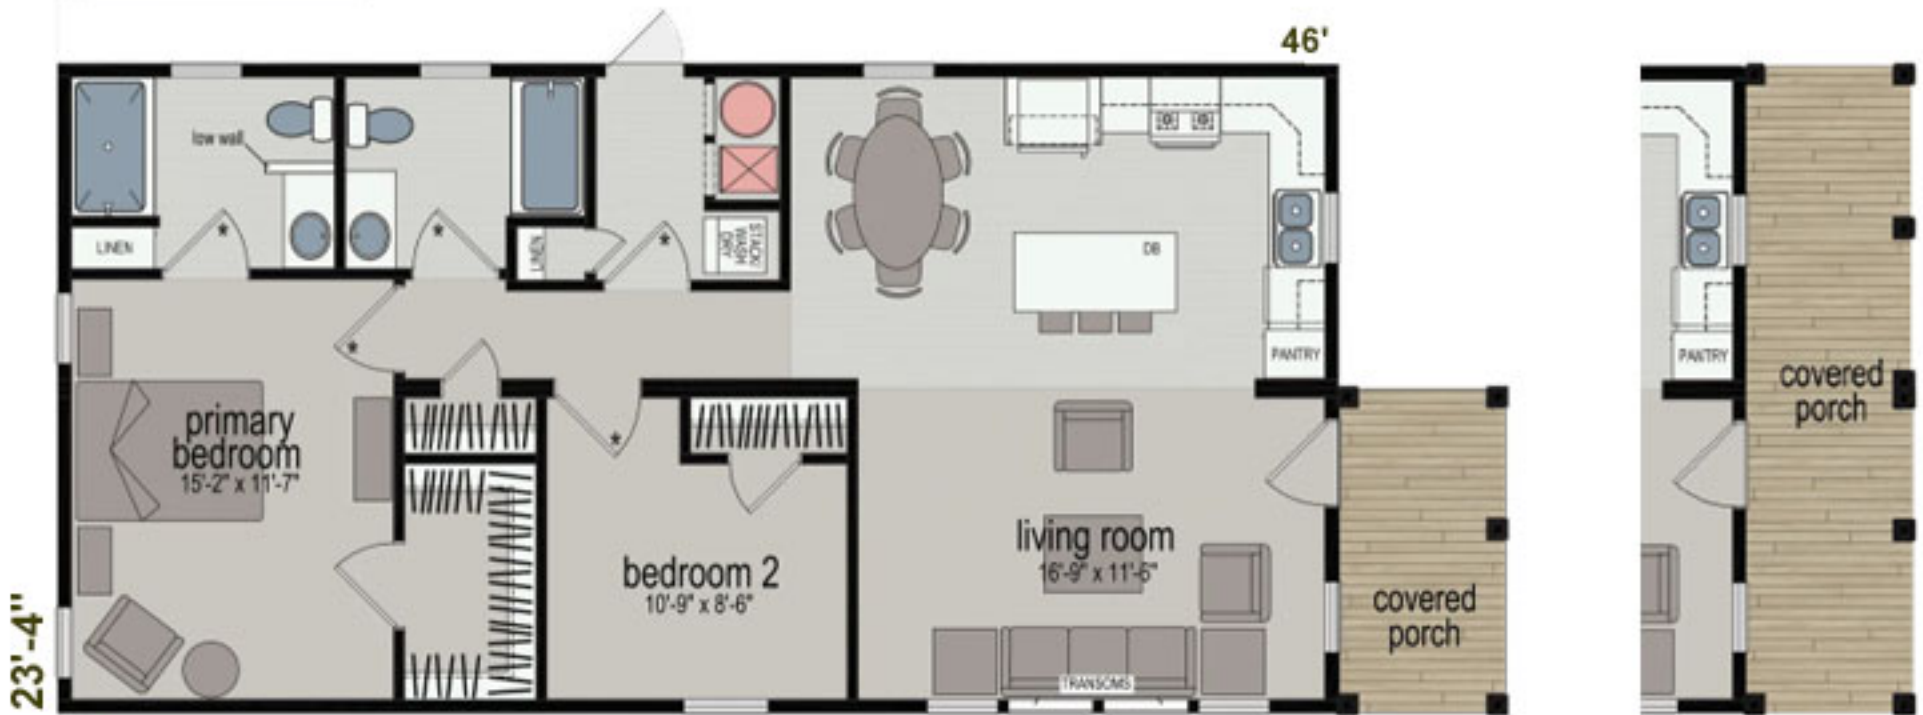

OPT. EURO RANGE HOOD

OPT. REVERSE KITCHEN

OPT. REVERSE KITCHEN / EURO HOOD

OPT. BATH WITH  
48" X 72" SHOWER  
THIS BATH ONLY

## Avila Model 2800 2 Bedroom 2 Bath 1073 Sq Ft

530 343 8494 or Toll Free 800 600 8494  
24 7 at [www.CousinGaryHomes.com](http://www.CousinGaryHomes.com)

**"We'll Treat Ya Right"**