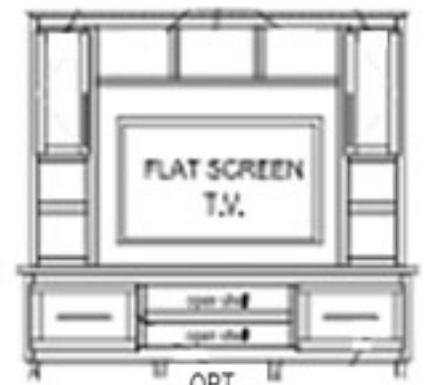

Optional Kitchen with Microwave Tower

Optional Kitchen with Microwave Range Hood

OPT. 60" SHOWER PRIMARY BATH ONLY

OPT. ENTERTAINMENT CENTER

6' or 8' or 10'
54' or 56' or 58'
OPT. LARGE LIVING ROOM - SHOWN
w/ OPT. EXTENDED PORCH

Agate Bay Model 2813 B - 1,120 sq ft
2 Bedrooms 2 Bath
530 241 8101 or Toll Free 800 200 8101
24 7 at www.CousinGaryHomes.com
"We'll Treat Ya Right"