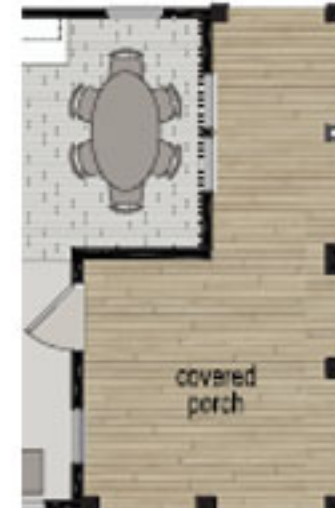

Optional Kitchen with Microwave Tower

Optional Kitchen with Microwave Range Hood

48'

OPT. 1'-0" OFFSET

OPT. DEN IN LIEU OF BDRM 2

OPT. 60" SHOWER PRIMARY BATH ONLY

OPT. ENTERTAINMENT CENTER

Agate Bay Model 2813 - 1050 sq ft
2 Bedrooms 2 Bath
530 241 8101 or Toll Free 800 200 8101
24 7 at www.CousinGaryHomes.com
"We'll Treat Ya Right"