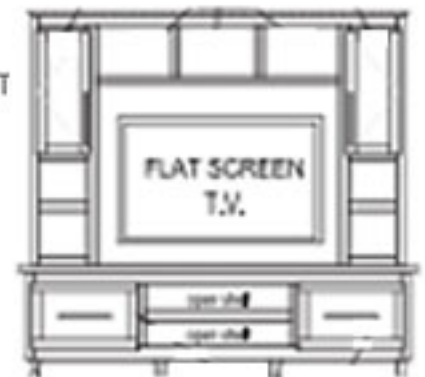

Optional Kitchen with Microwave Tower

Optional Kitchen with Microwave Range Hood

48'

OPT. 1'-0" OFFSET

OPT. DEN IN LIEU OF BDRM 2

OPT. 60" SHOWER PRIMARY BATH ONLY

OPT. ENTERTAINMENT CENTER

Agate Bay Model 2813 - 1050 sq ft
2 Bedrooms 2 Bath
530 241 8101 or Toll Free 800 200 8101
24 7 at www.CousinGaryHomes.com
"We'll Treat Ya Right"