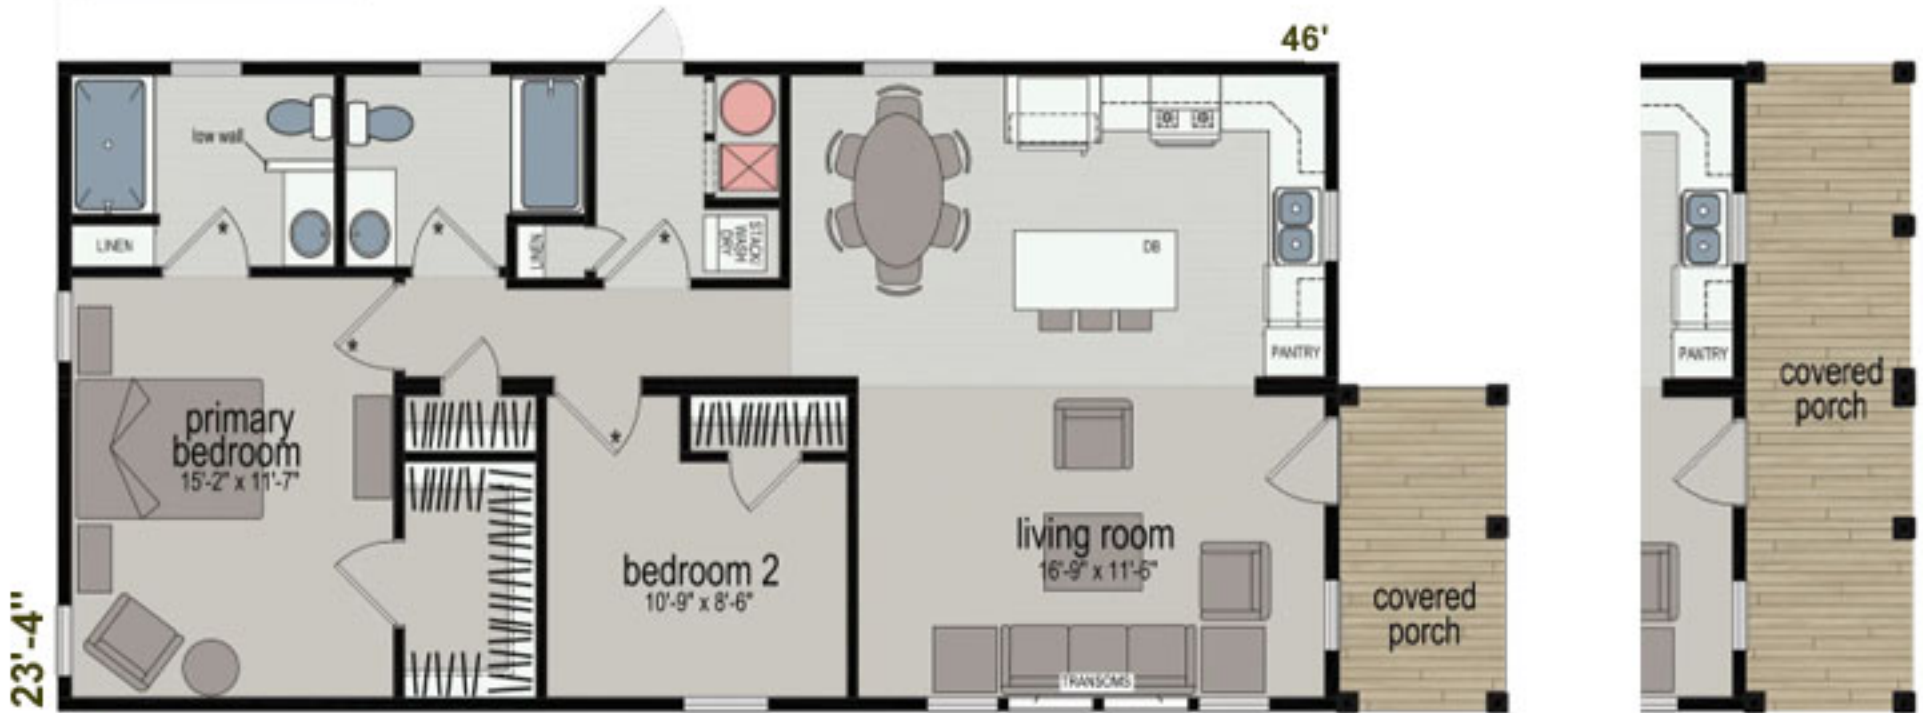

OPT. EURO RANGE HOOD

OPT. REVERSE KITCHEN

OPT. REVERSE KITCHEN / EURO HOOD

OPT. BATH WITH  
48" X 72" SHOWER  
THIS BATH ONLY

## Avila Model 2800 2 Bedroom 2 Bath 1073 Sq Ft

530 241 8101 or Toll Free 800 200 8101  
24 7 at [www.CousinGaryHomes.com](http://www.CousinGaryHomes.com)

**"We'll Treat Ya Right"**