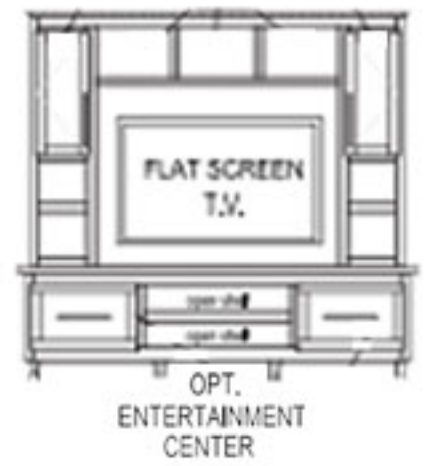

Optional Kitchen with Microwave Tower

Optional Kitchen with Microwave Range Hood

6' or 8' or 10'
54' or 56' or 58'
OPT. LARGE LIVING ROOM - SHOWN
w/ OPT. EXTENDED PORCH

Agate Bay Model 2813 B - 1,120 sq ft
2 Bedrooms 2 Bath
530 343 8494 or Toll Free 800 600 8494
24 7 at www.CousinGaryHomes.com
"We'll Treat Ya Right"