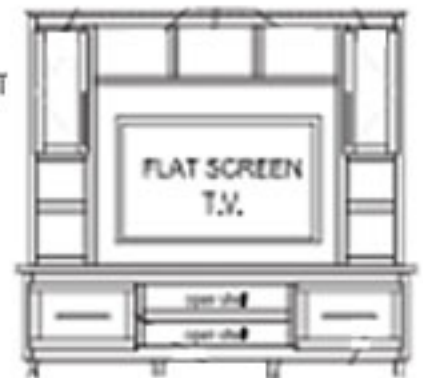

Optional Kitchen with Microwave Tower

Optional Kitchen with Microwave Range Hood

48'

OPT. DEN IN LIEU OF BDRM 2

OPT. 1'-0" OFFSET

OPT. ENTERTAINMENT CENTER

Agate Bay Model 2813 - 1050 sq ft

2 Bedrooms 2 Bath