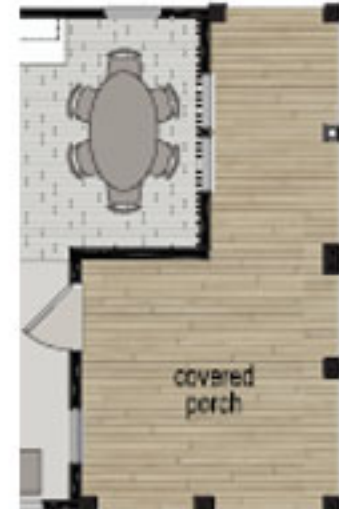

Optional Kitchen with Microwave Tower

Optional Kitchen with Microwave Range Hood

48'

OPT. DEN IN LIEU OF BDRM 2

OPT. 1'-0" OFFSET

OPT. ENTERTAINMENT CENTER

Agate Bay Model 2813 - 1050 sq ft

2 Bedrooms 2 Bath