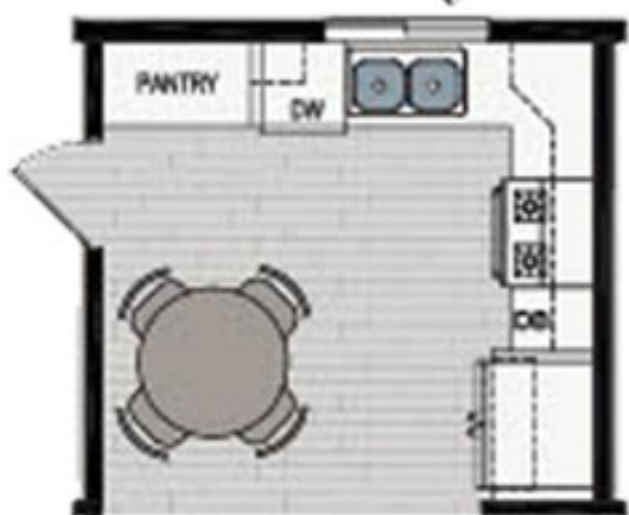

Optional Bath 2

Optional Kitchen
Pantry

23'-4"

40'

**Turtle Bay Cottage Model 2800 · 852 sq ft
2 Bedrooms 2 Bath**

530 241 8101 or Toll Free 800 200 8101
24 7 at www.CousinGaryHomes.com

"We'll Treat Ya Right"