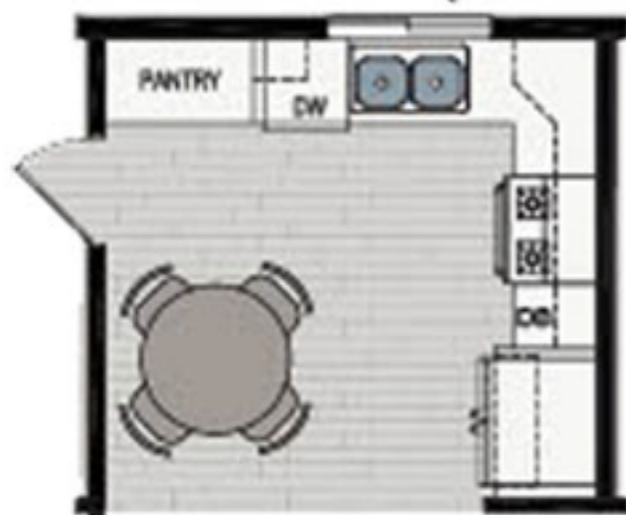

Optional Bath 2

Optional Kitchen
Pantry

23'-4"

40'

Turtle Bay Bungalow Model 2810 · 933 sq ft
3 Bedrooms 2 Bath

530 241 8101 or Toll Free 800 200 8101
24 7 at www.CousinGaryHomes.com

"We'll Treat Ya Right"