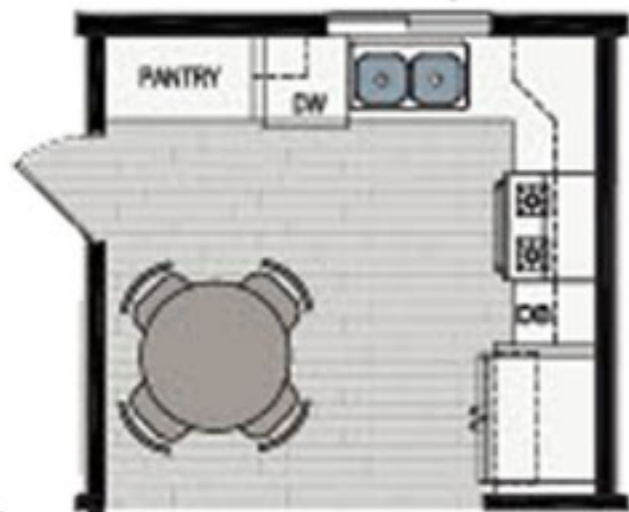

Optional Bath 2

Optional Kitchen
Pantry

23'-4"

40'

Cape Cod Cottage Model 2810 · 852 sq ft
2 Bedrooms 2 Bath

530 343 8494 or Toll Free 800 600 8494
24 7 at www.CousinGaryHomes.com

"We'll Treat Ya Right"