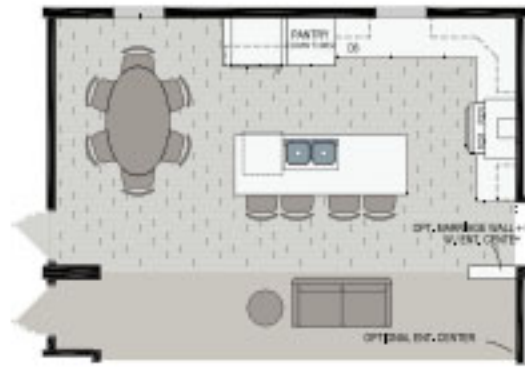

L Shaped Kitchen 1

L Shaped Kitchen 2

Hidden Pantry **56'**

26'-8"

**Sand Harbor Model 2938 \* 1,493 sq ft \* 3 Bedroom 2 Bath**

**530 241 8101 or Toll Free 800 200 8101  
24 7 at [www.CousinGaryHomes.com](http://www.CousinGaryHomes.com)**