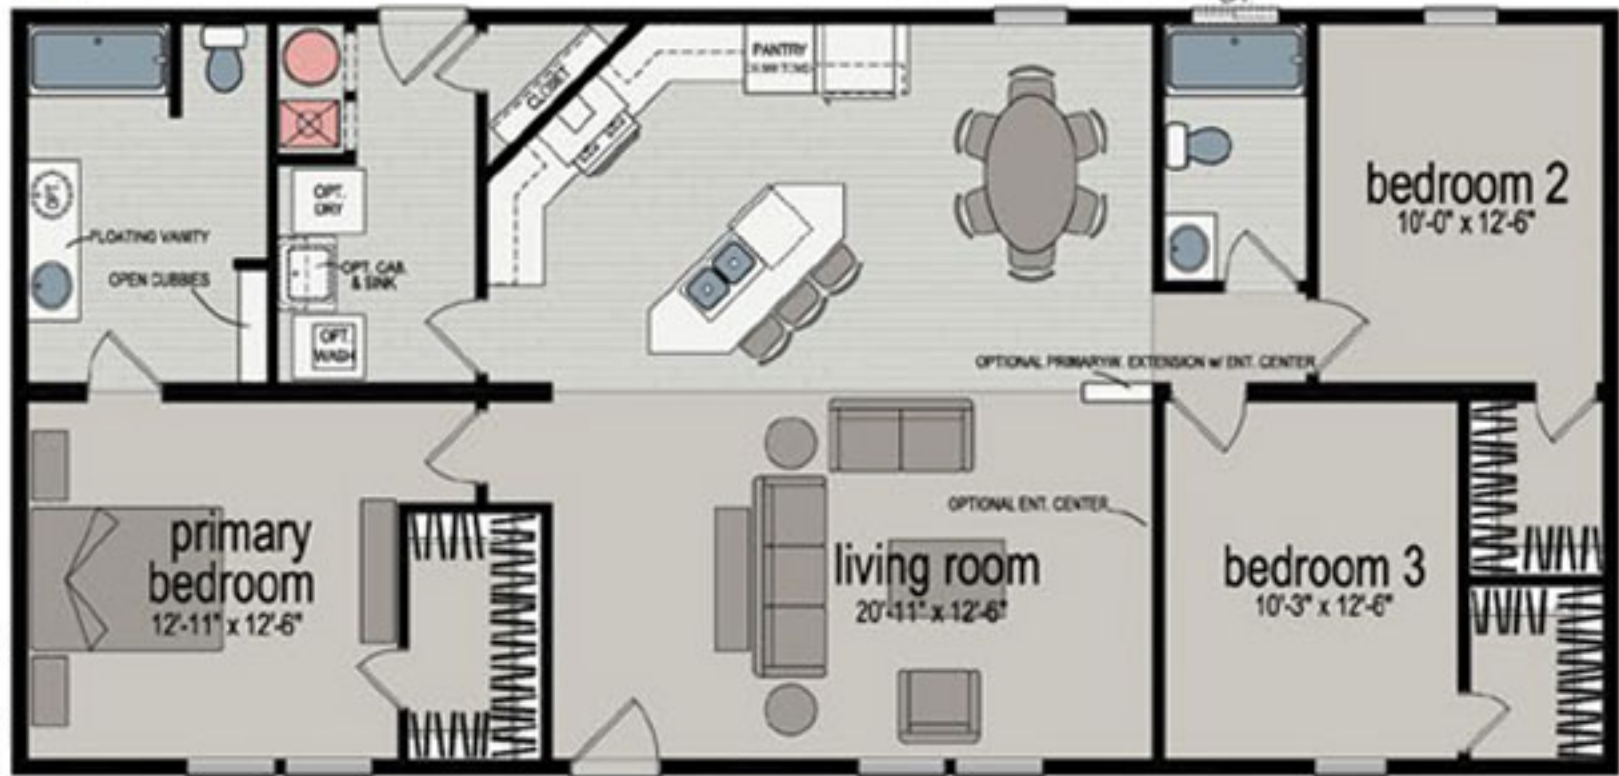

Primary Bath 1  
60" Shower  
w/ Platform Tub

Primary Bath 2  
48" x 72" Shower

Primary Bath 3  
60" Shower  
w/ Self-Standing Tub

56'

26'-8"

**Sand Harbor Model 2938 \* 1,493 sq ft \* 3 Bedroom 2 Bath**

**530 241 8101 or Toll Free 800 200 8101  
24 7 at [www.CousinGaryHomes.com](http://www.CousinGaryHomes.com)**