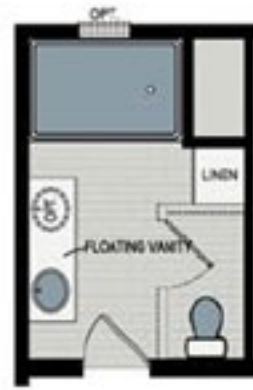

Primary Bath 1  
60" Shower  
w/ Platform Tub

Primary Bath 2  
48" x 72" Shower

Primary Bath 3  
60" Shower  
w/ Self-Standing Tub

56'

26'-8"

**Sand Harbor Model 2938 \* 1,493 sq ft \* 3 Bedroom 2 Bath**

**530 241 8101 or Toll Free 800 200 8101  
24 7 at [www.CousinGaryHomes.com](http://www.CousinGaryHomes.com)**