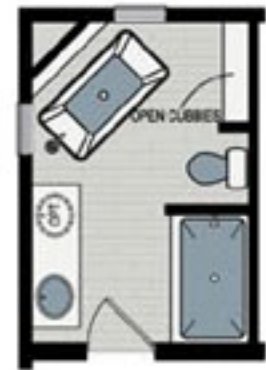

Primary Bath 1  
60" Shower  
w/ Platform Tub

Primary Bath 2  
48" x 72" Shower

Primary Bath 3  
60" Shower  
w/ Self-Standing Tub

56'

26'-8"

**Sand Harbor Model 2938 \* 1,493 sq ft \* 3 Bedroom 2 Bath**

**530 241 8101 or Toll Free 800 200 8101  
24 7 at [www.CousinGaryHomes.com](http://www.CousinGaryHomes.com)**