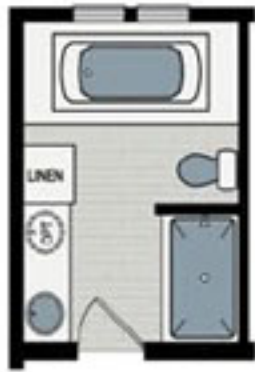

Primary Bath 1  
60" Shower  
w/ Platform Tub

Primary Bath 2  
48" x 72" Shower

Primary Bath 3  
60" Shower  
w/ Self-Standing Tub

56'

26'-8"

**Sand Harbor Model 2938 \* 1,493 sq ft \* 3 Bedroom 2 Bath**

**530 241 8101 or Toll Free 800 200 8101  
24 7 at [www.CousinGaryHomes.com](http://www.CousinGaryHomes.com)**