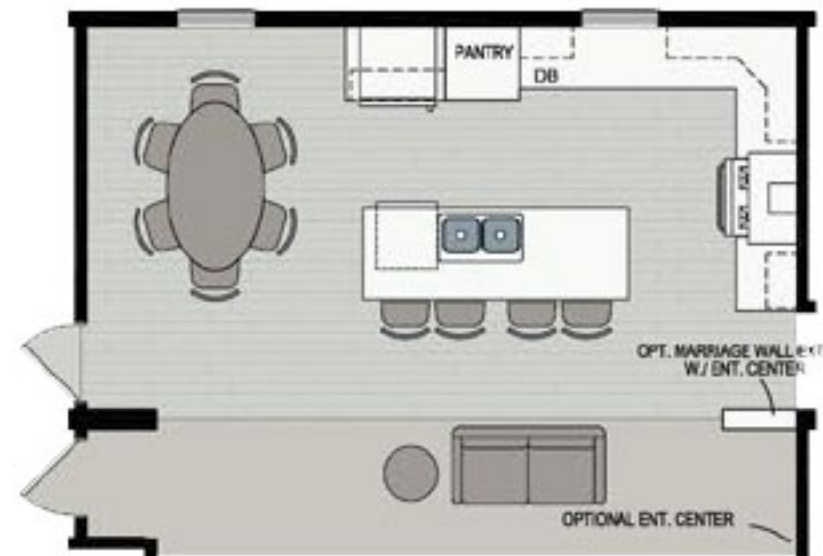

L Shaped Kitchen 1

L Shaped Kitchen 2

Hidden Pantry Kitchen

Optional Kitchens

Emerald Bay Model 2916 · 1600 sq ft

530 241 8101 or Toll Free 800 200 8101

24 7 at www.CousinGaryHomes.com

“We’ll Treat Ya Right”