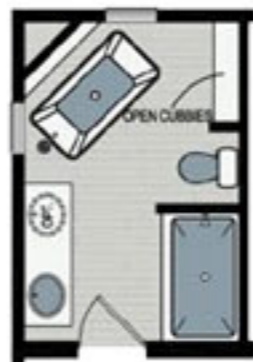

Primary Bath 1  
60" Shower  
w/ Platform Tub

Primary Bath 2  
48" x 72" Shower

Primary Bath 3  
60" Shower  
w/ Self-Standing Tub

Primary Bath 4  
60" Shower

Office in Lieu of  
Bedroom 4

**"We'll Treat  
Ya Right"**

Den in Lieu of Bedroom 4

**Emerald Bay Model 2916 · 1600 sq ft**

**4 Bedrooms or 3 Bed + Study 2 Bath**

**530 241 8101 or  
Toll Free 800 200 8101**

**24 7 at [www.CousinGaryHomes.com](http://www.CousinGaryHomes.com)**