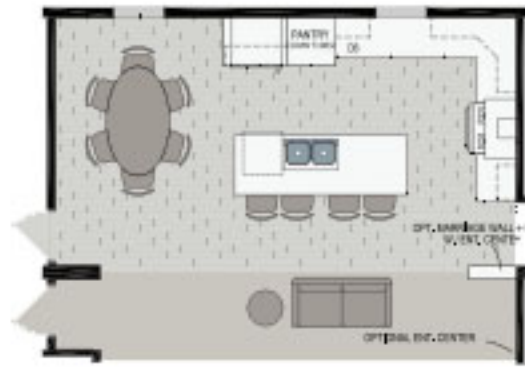

L Shaped Kitchen 1

L Shaped Kitchen 2

Hidden Pantry **56'**

26'-8"

Sand Harbor Model 2938 * 1,493 sq ft * 3 Bedroom 2 Bath

**530 343 8494 or Toll Free 800 600 8494
24 7 at www.CousinGaryHomes.com**

"We'll Treat Ya Right"