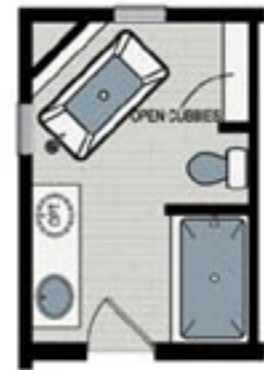

Primary Bath 1
60" Shower
w/ Platform Tub

Primary Bath 2
48" x 72" Shower

Primary Bath 3
60" Shower
w/ Self-Standing Tub

56'

26'-8"

Sand Harbor Model 2938 * 1,493 sq ft * 3 Bedroom 2 Bath

530 343 8494 or Toll Free 800 600 8494
24 7 at www.CousinGaryHomes.com