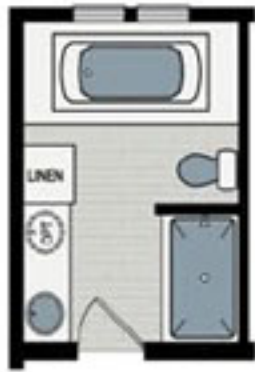

Primary Bath 1
60" Shower
w/ Platform Tub

Primary Bath 2
48" x 72" Shower

Primary Bath 3
60" Shower
w/ Self-Standing Tub

56'

26'-8"

Sand Harbor Model 2938 * 1,493 sq ft * 3 Bedroom 2 Bath

530 343 8494 or Toll Free 800 600 8494
24 7 at www.CousinGaryHomes.com