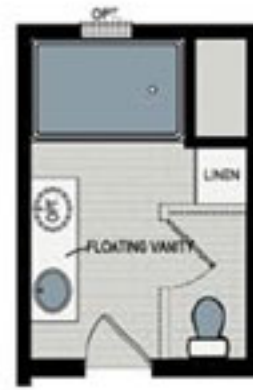

Primary Bath 1
60" Shower
w/ Platform Tub

Primary Bath 2
48" x 72" Shower

Primary Bath 3
60" Shower
w/ Self-Standing Tub

56'

26'-8"

Sand Harbor Model 2938 * 1,493 sq ft * 3 Bedroom 2 Bath

530 343 8494 or Toll Free 800 600 8494
24 7 at www.CousinGaryHomes.com