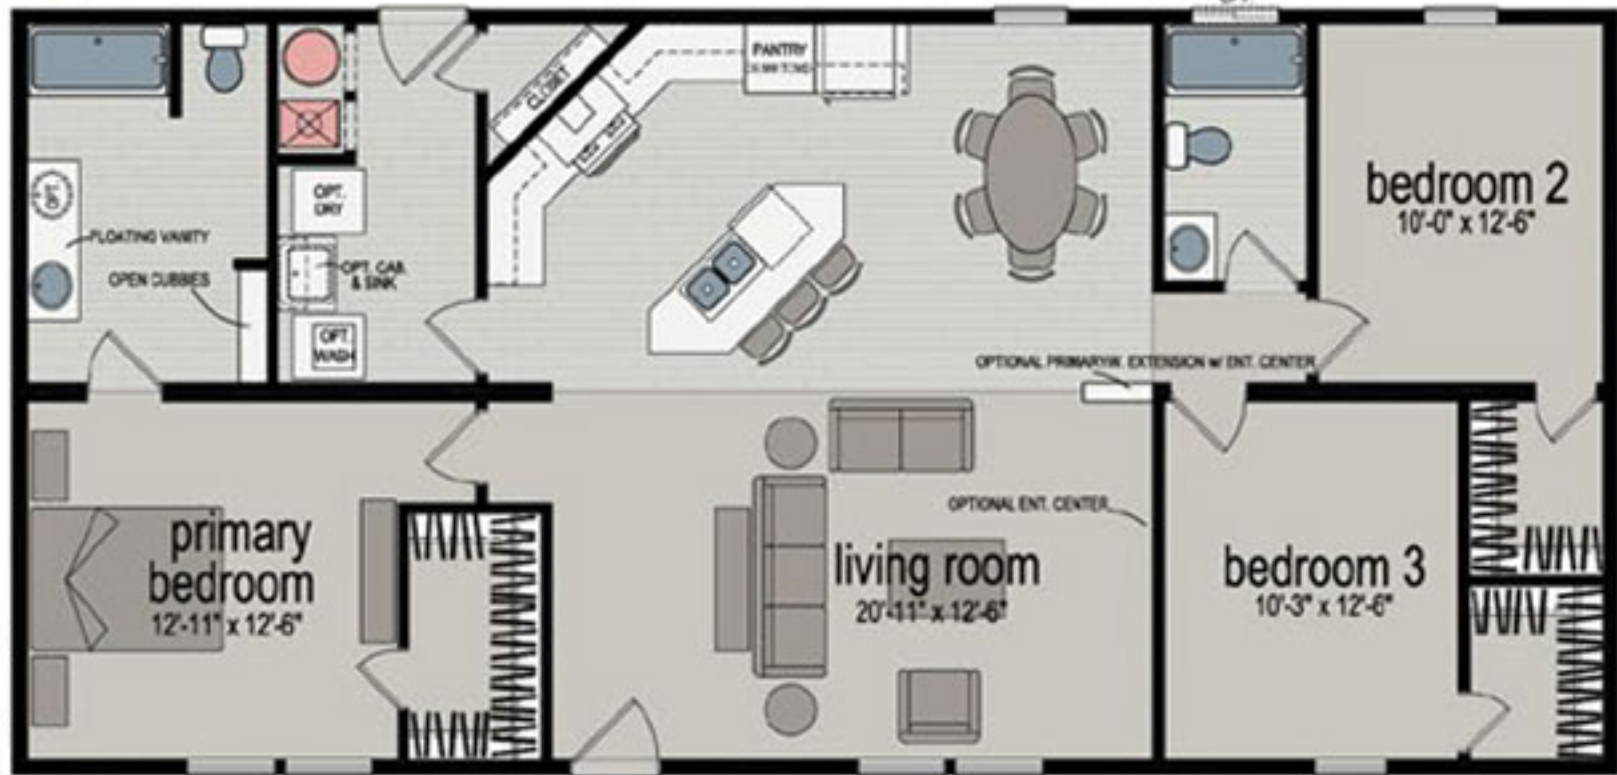

Primary Bath 1
60" Shower
w/ Platform Tub

Primary Bath 2
48" x 72" Shower

Primary Bath 3
60" Shower
w/ Self-Standing Tub

56'

26'-8"

Sand Harbor Model 2938 * 1,493 sq ft * 3 Bedroom 2 Bath

530 343 8494 or Toll Free 800 600 8494
24 7 at www.CousinGaryHomes.com