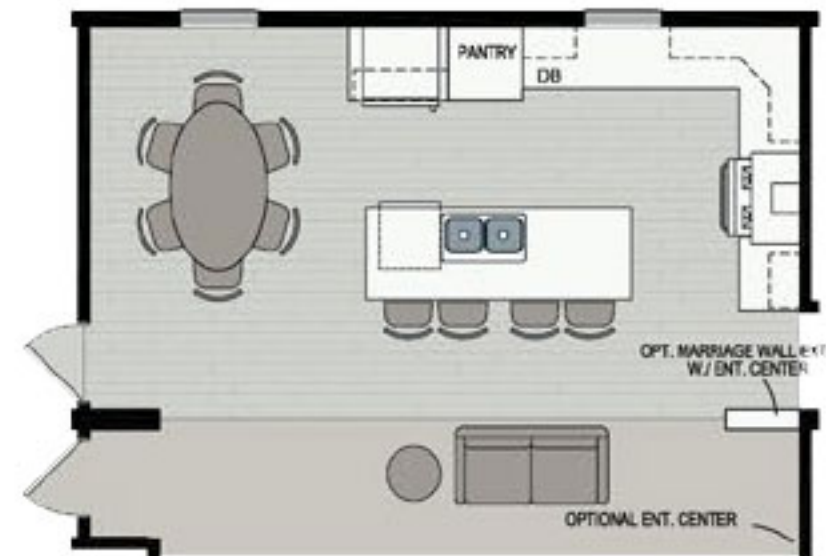

L Shaped Kitchen 1

L Shaped Kitchen 2

Hidden Pantry Kitchen

Optional Kitchens

Emerald Bay Model 2916 · 1600 sq ft

530 343 8494 or Toll Free 800 600 8494

24 7 at www.CousinGaryHomes.com

"We'll Treat Ya Right"